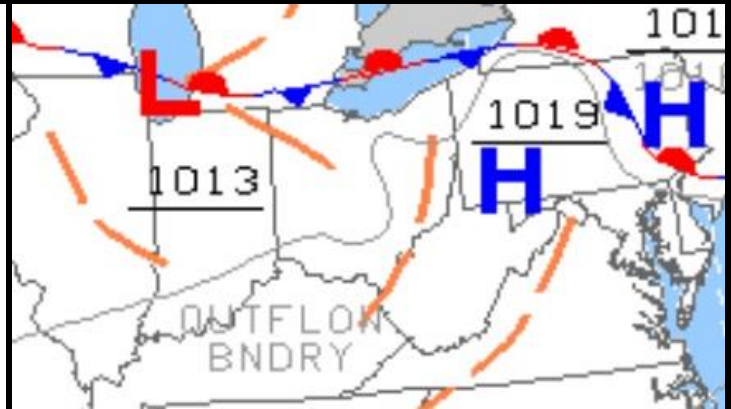

# Pro Football Hall of Fame Balloon Classic

Evening Weather Briefing, July 28<sup>th</sup>, 2023

Sunset is at 8:46pm, QNH = 1016mb

**Discussion:** High pressure ridge is moving out of the region ahead of a cold front expected to come through overnight. There are multiple shortwave troughs embedded within broad westerly flow in the mid to upper levels of the atmosphere, and one of these will move through during the flight period. Locally, the atmosphere has been stabilized following convective weather this afternoon, but some convection is expected over Lake Erie and will need monitored through the flight period.

## Akron Canton Airport (KCAK) Terminal Forecast

**Winds:** From the SW at 10kts

**Visibility:** 6+ Statute Miles

**Ceiling:** At Least 12,000 feet AGL